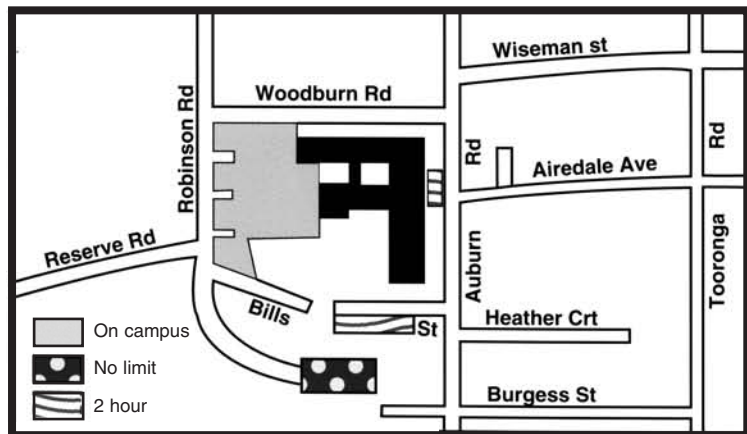

THE UNIVERSITY OF  
MELBOURNE

**THE UNIVERSITY OF MELBOURNE  
HAWTHORN CAMPUS**

442 Auburn Road, Hawthorn VIC 3122

Melway Map Ref: 59 E2

**T:** 9810 3322

**F:** 9810 3315

**M:** 0438 441 422 (A/H)

**W:** www.hawthorncampus.unimelb.edu.au

**PARKING**

**Entrances**

- ① Robinson Road (car park)
- ② Woodburn Road
- ③ Cafeteria (from car park)
- ④ ♿ Auburn Road (disabled access)
- ⑦ Bills Street (for deliveries)
- ⑧ ♿ Car Park Lift (disabled access)

**No parking**

- ⑤ Airedale Avenue
- ⑥ Auburn Road